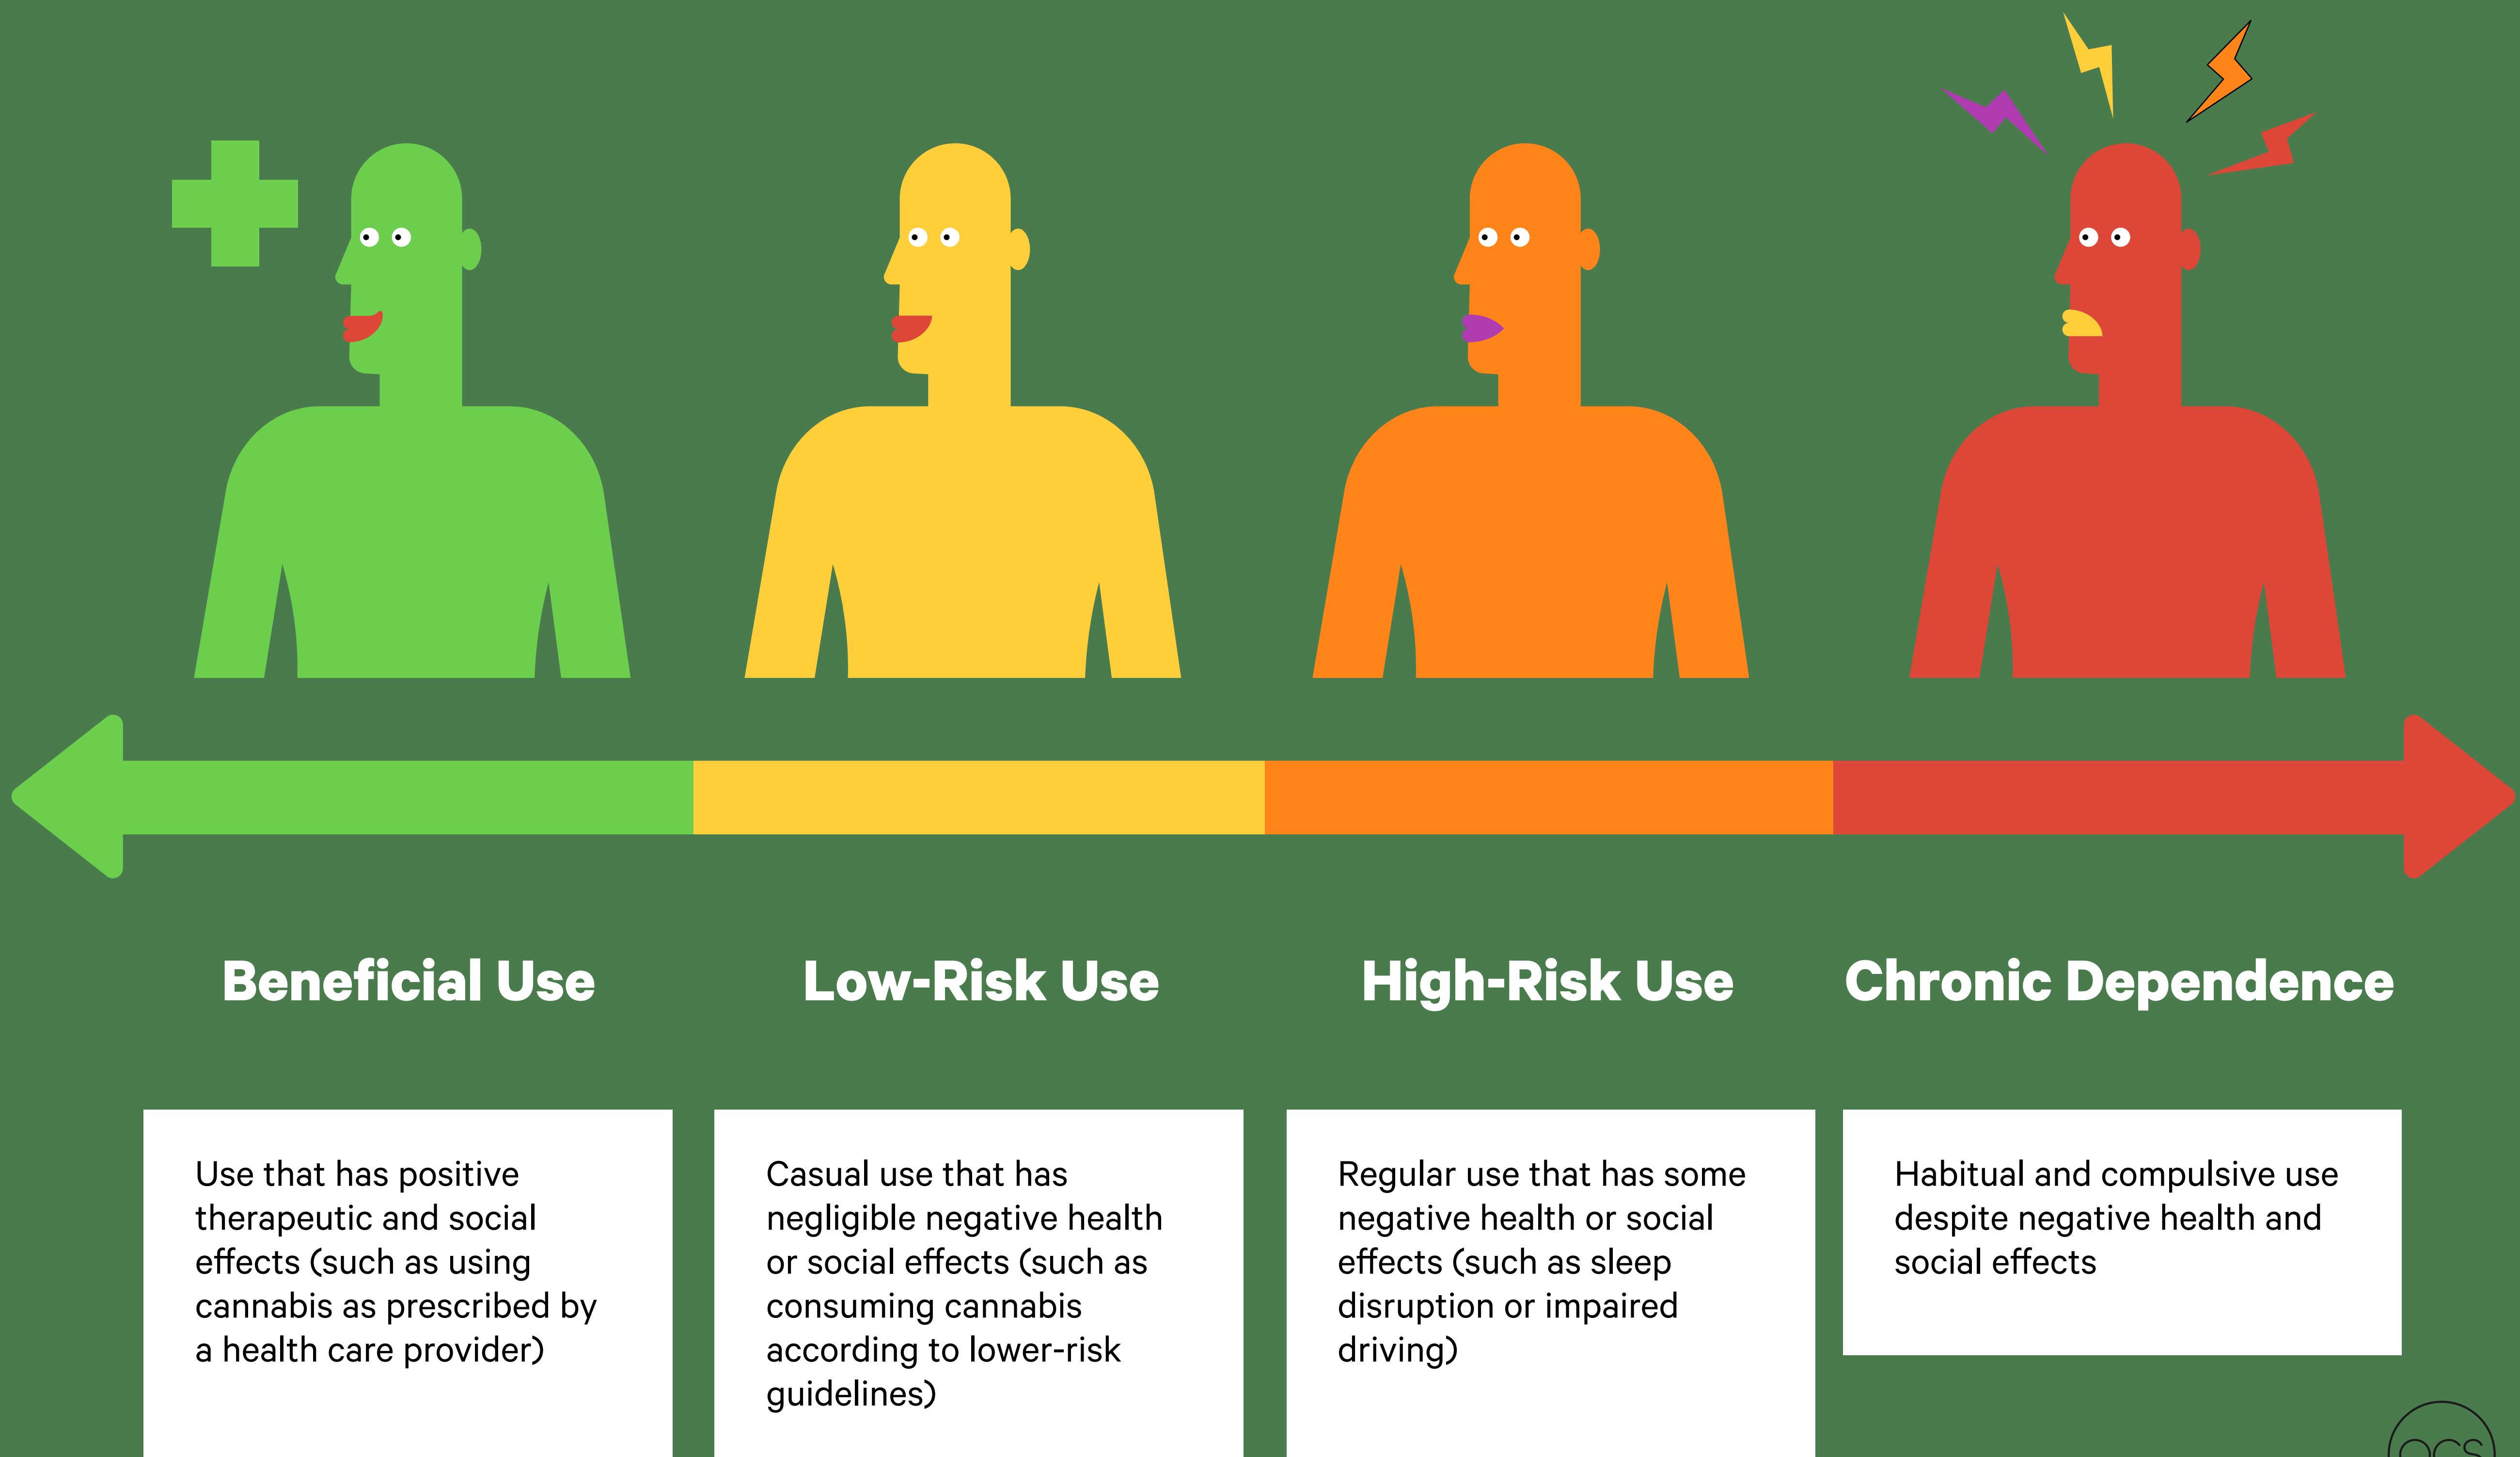

# Spectrum of Cannabis Use

## SOURCES

[Spectrum of Substance Use](#), Alberta Health Services

[A Public Health Approach to Drug Control in Canada](#), Health Officers Council of British Columbia

[Substance Use and Addiction](#), School Mental Health Ontario

[Talking pot with youth](#), Canadian Centre on Substance Abuse and Addiction